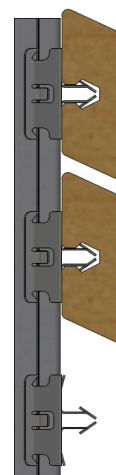

The clip is designed to be simple and clever, allowing easy installation onto the steel beams.

The design of the clip has a clever shape so that boards that have a groove on the underside can be pressed onto the clip. A barb secures the board into the groove of the notch, clicking it securely onto the clip. This ensures easy assembly with a very strong connection as the end result. This innovative approach saves time during installation.

Choose convenience, choose quality. Choose the clip by Aslon Systems - the ultimate solution for facade and decking installations..

THE COMPLETE CLICK 2 CLICK SYSTEM

The clip

Steel profile front side

Steel profile rear side

CLICK AND READY

The clip has a clever shape, allowing boards with a groove at the bottom to be easily clicked onto the clip.

SCREWLESS

The clip's smart design allows easy installation of a facade or decking without the use of screws.