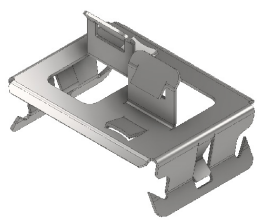

CLICK 2 CLICK FACADE SYSTEM

Aslon Systems has designed a special facade- and decking system which, in combination with the clip and the steel beams, is the perfect solution for facade and terrace installations.

The clip is designed to be simple and clever, allowing easy installation onto the steel beams.

The design of the clip has a clever shape so that boards that have a groove on the underside can be pressed onto the clip. A barb secures the board into the groove of the notch, clicking it securely onto the clip. This ensures easy assembly with a very strong connection as the end result. This innovative approach saves time during installation.

Choose convenience, choose quality. Choose the clip by Aslon Systems - the ultimate solution for facade and decking installations..

THE COMPLETE CLICK 2 CLICK SYSTEM

The clip

Steel profile front side

Steel profile rear side

CLICK AND READY

The clip has a clever shape, allowing boards with a groove at the bottom to be easily clicked onto the clip.

SCREWLESS

The clip's smart design allows easy installation of a facade or decking without the use of screws.